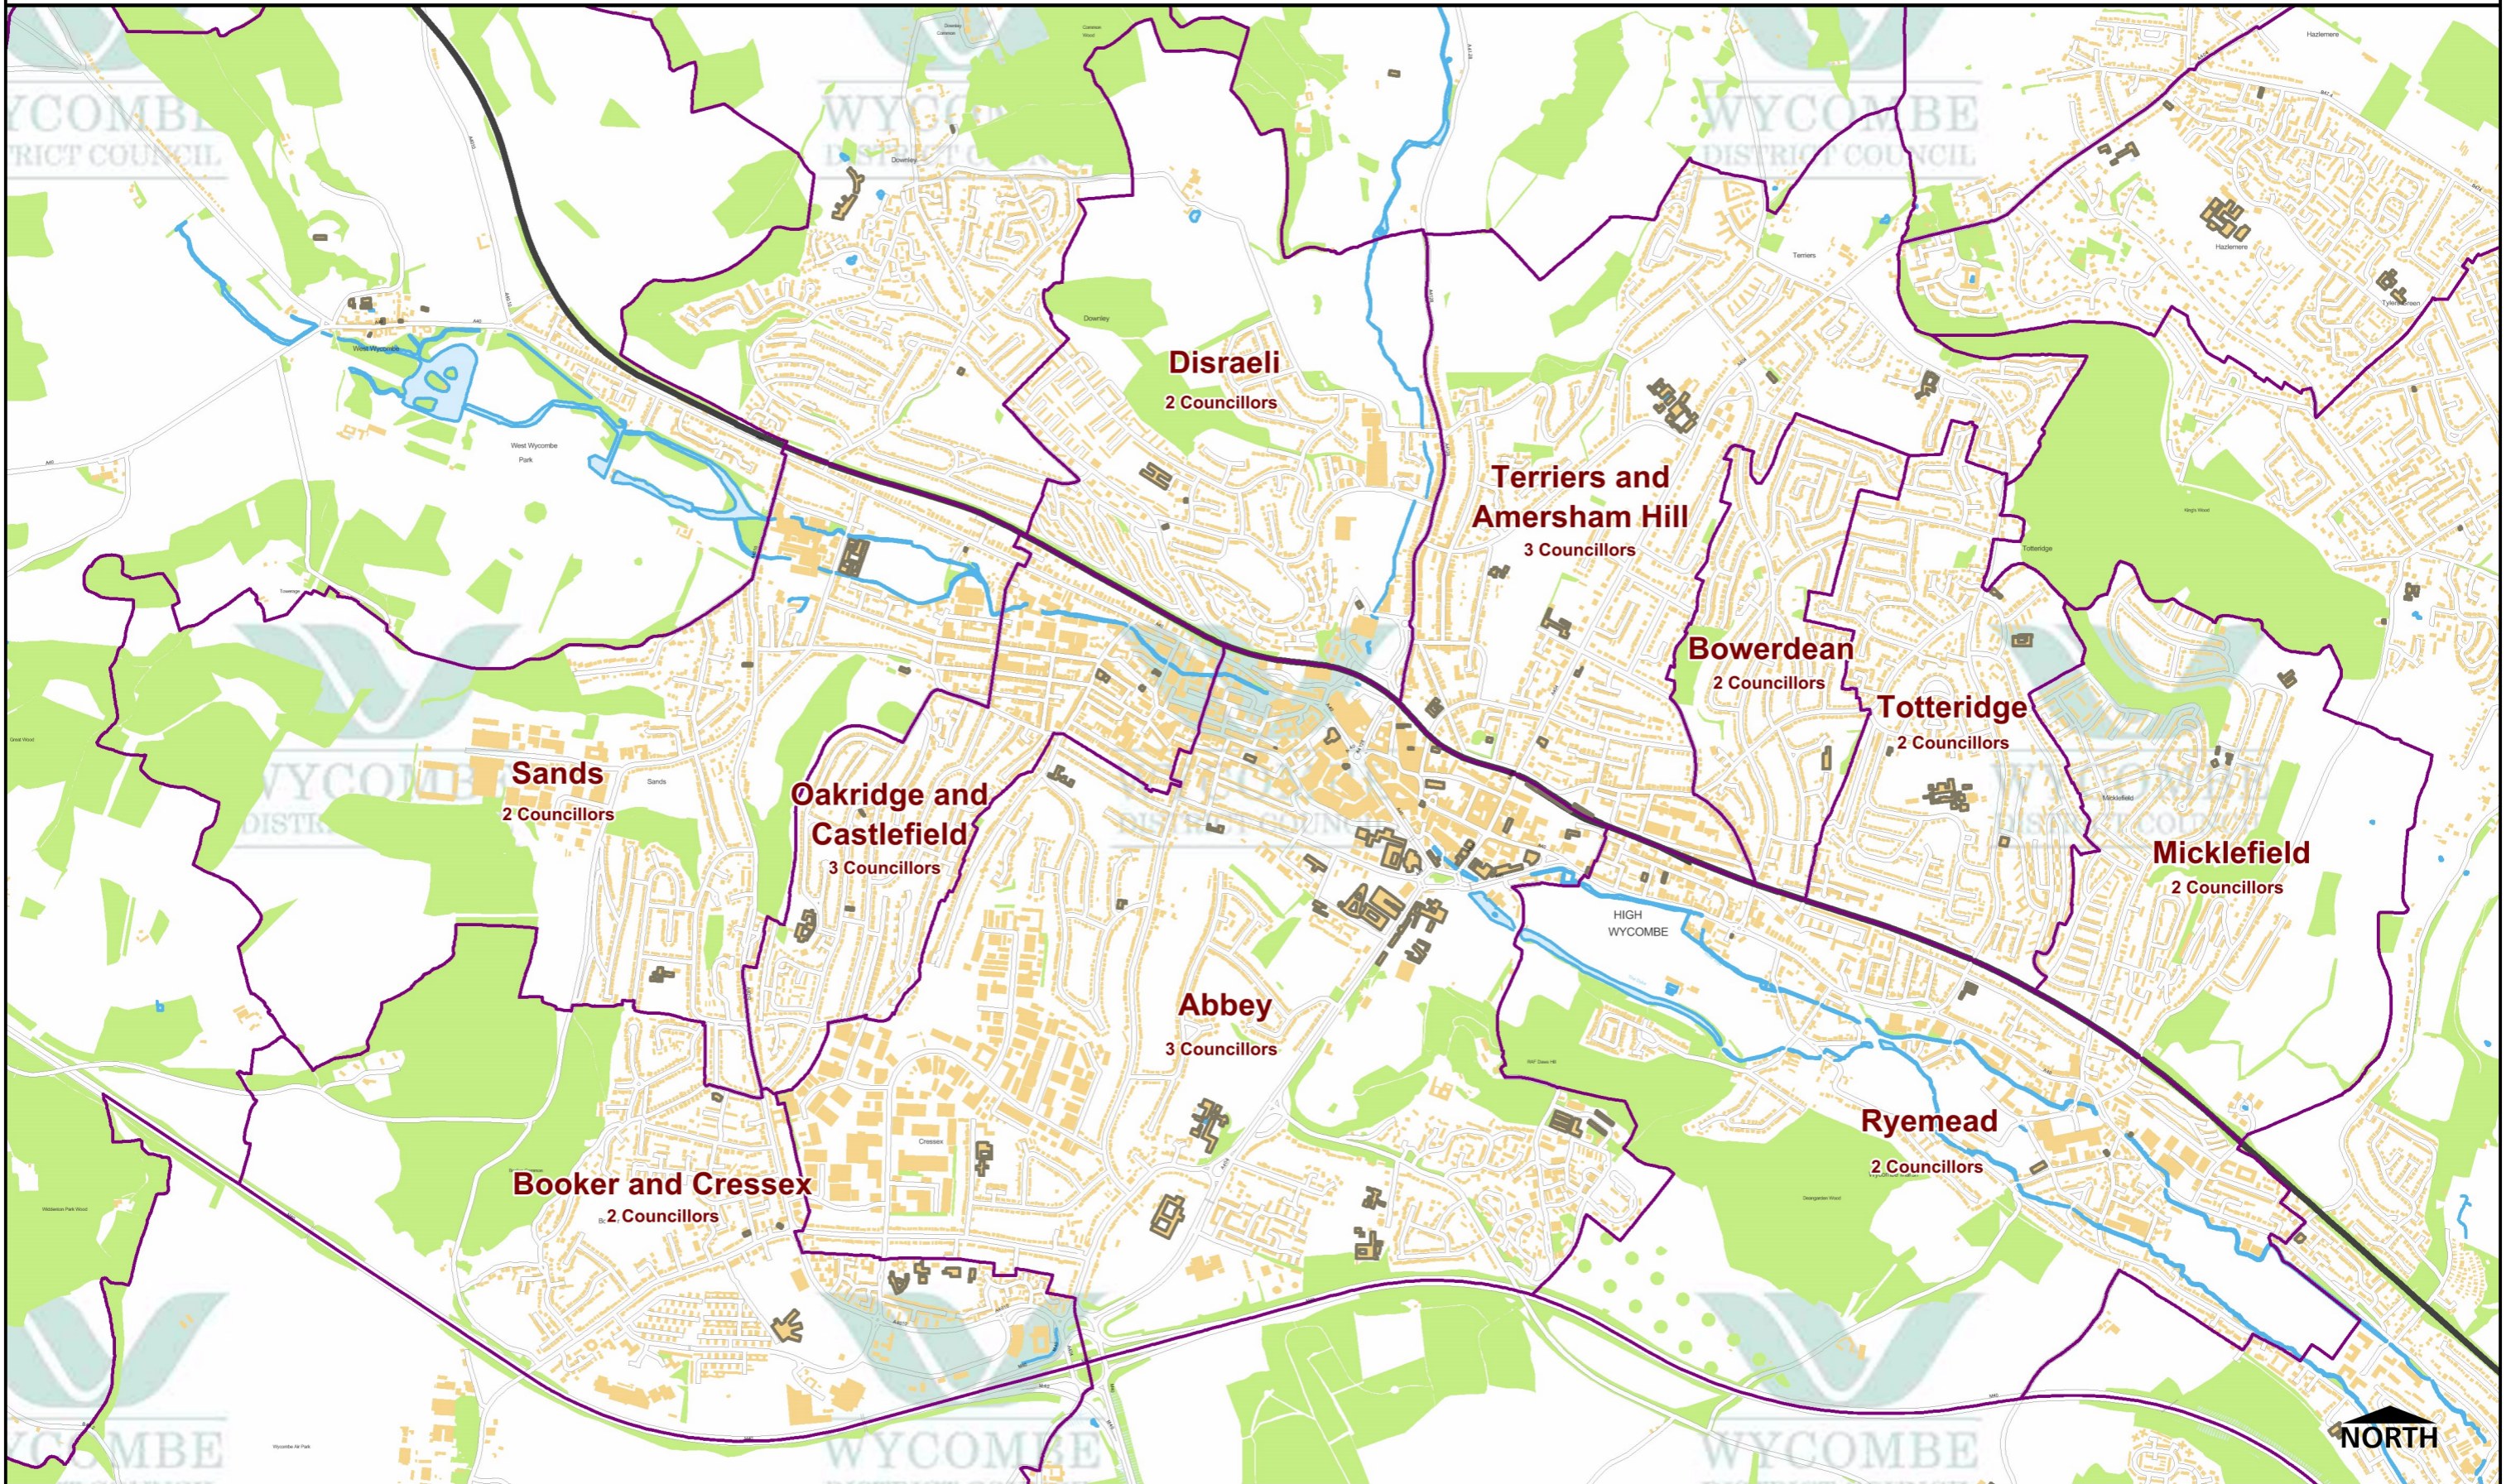

High Wycombe Wards in Community Governance Review

Statement of Purpose:
Site Plan for Council Business Use Only

Map produced in MapInfo GIS by:
GIS Team

Scale:
1:21,500

Date:
12/12/2019

Saved as Layout in Workspace Path / Name:

© Crown Copyright and database rights 2019 Ordnance Survey 100023306.
Use of this data is subject to terms and conditions.
You are granted a non-exclusive, royalty free, revocable licence solely to view the Licensed Data for non-commercial purposes for the time this image is available.
You are not permitted to copy, sub-license, distribute, sell or otherwise make available the Licensed Data to third parties in any form.
Third party rights to enforce the terms of this licence shall be reserved to Ordnance Survey.